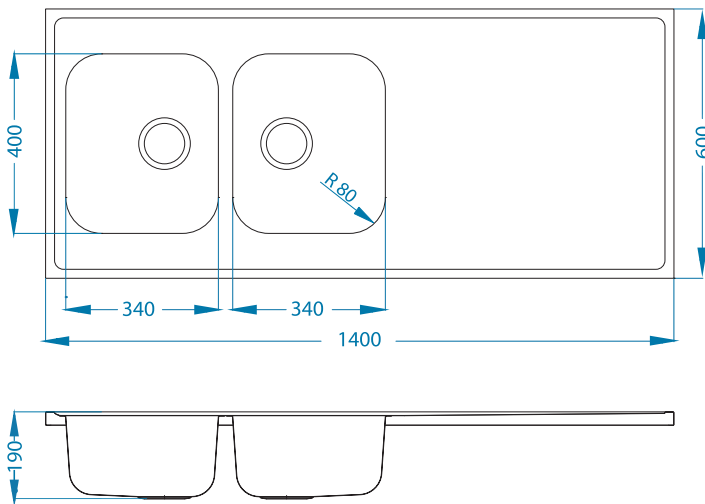

## CLASSIC PRO 110

Size: 1400 x 600 mm  
 Bowl dimension: 340 x 400 x 190 mm  
 Cabinet size: 800 mm

Surface Code Type Waste fi 35mm Installation Packaging

SAT 1101445 reversible 3<sup>1/2</sup> / L/I sleeve

- modern design
- sink surface additionally reinforced by a chipboard and wooden laths – ensured sink stability
- possibility of inset (I) installation onto the countertop – additionally raised worktop (3cm) adding a modern look to the kitchen
- minimalistic lines and smooth surfaces – enable easy cleaning and maintenance
- reversible model
- sit-on installation – replaces the kitchen worktop
- large, spacious bowls
- above-average bowl depth – 190 mm
- large waste outlet – Ø 90 mm
- enclosed space-saving siphon – provides for more free space in the cabinet