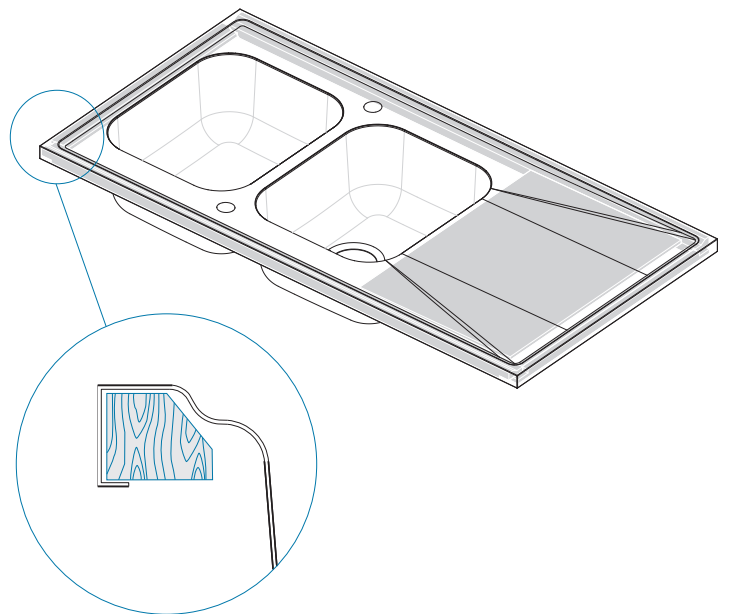

## CLASSIC PRO 110

Size: 1400 x 600 mm  
 Bowl dimension: 340 x 400 x 190 mm  
 Cabinet size: 800 mm

Surface Code Type Waste fi 35mm Installation Packaging

SAT 1101445 reversible 3<sup>1/2</sup> / L/I sleeve

- modern design
- sink surface additionally reinforced by a chipboard and wooden laths – ensured sink stability
- possibility of inset (I) installation onto the countertop – additionally raised worktop (3cm) adding a modern look to the kitchen
- minimalistic lines and smooth surfaces – enable easy cleaning and maintenance
- reversible model
- sit-on installation – replaces the kitchen worktop
- large, spacious bowls
- above-average bowl depth – 190 mm
- large waste outlet – Ø 90 mm
- enclosed space-saving siphon – provides for more free space in the cabinet